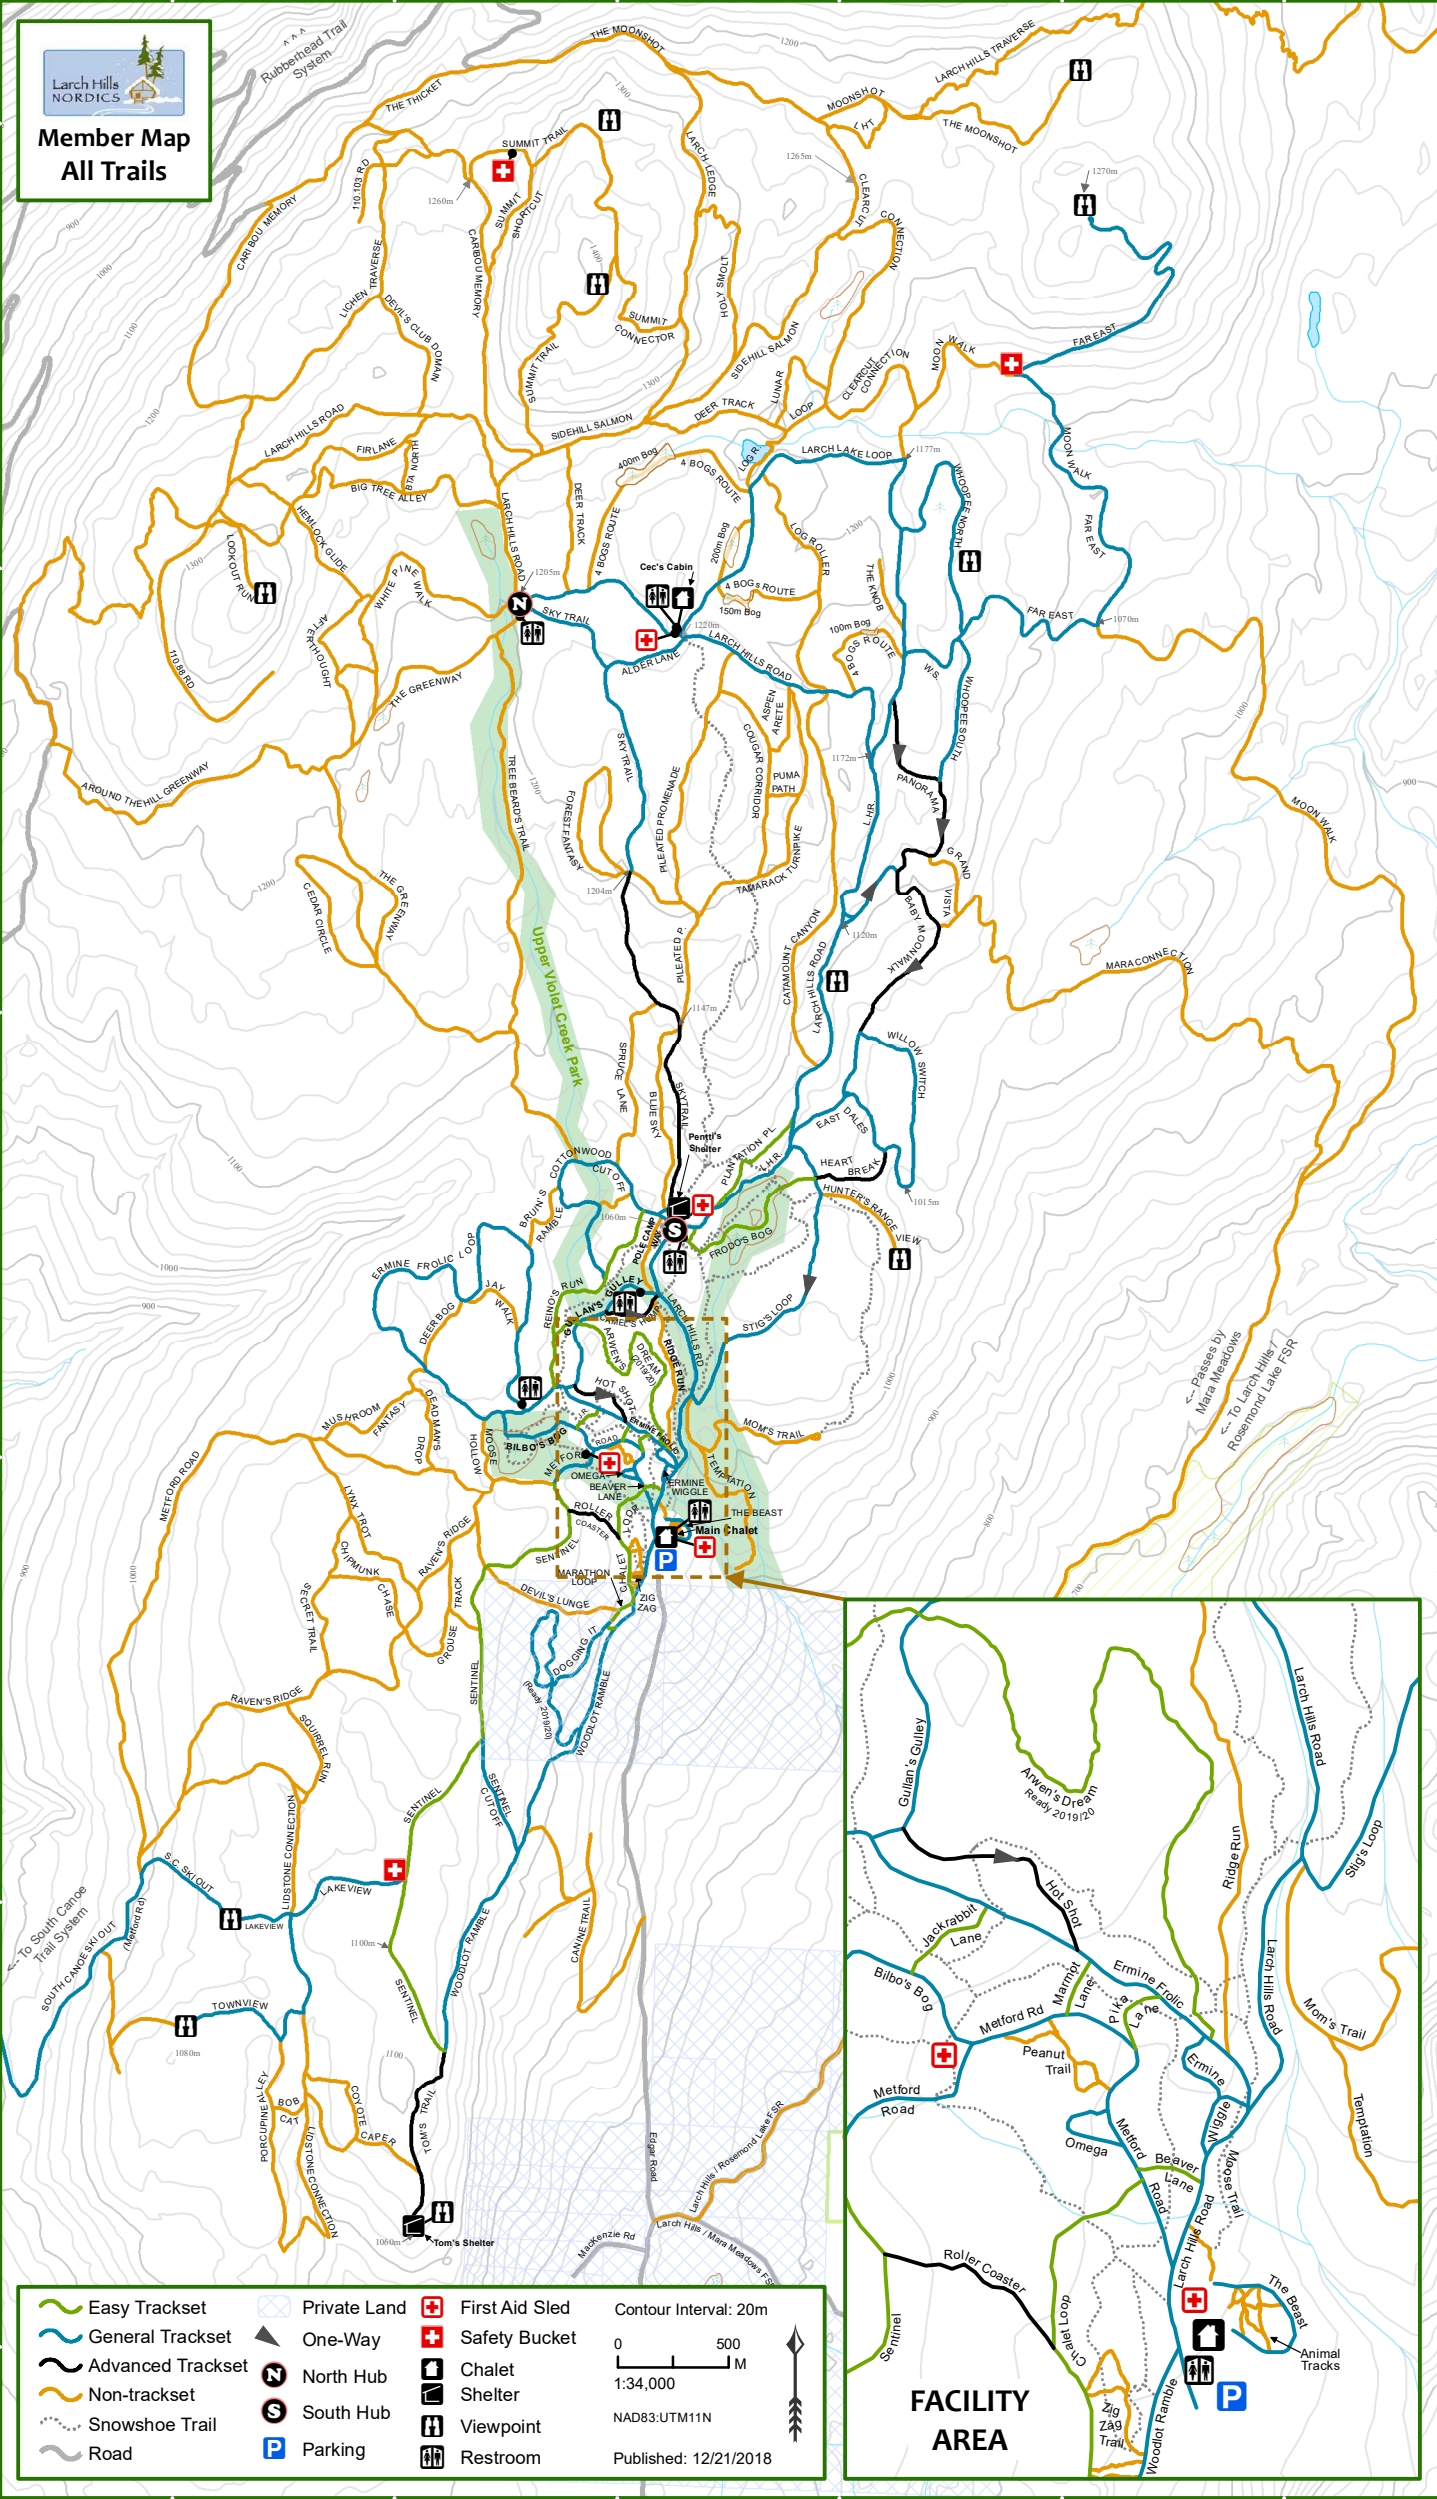

347000 348000 349000 350000 351000 352000

5626000

5624000

5622000

5620000

5618000

5616000

5626000

5624000

5622000

5620000

5618000

5616000

Member Map All Trails

Easy Trackset	Private Land	First Aid Sled	Contour Interval: 20m
General Trackset	One-Way	Safety Bucket	
Advanced Trackset	North Hub	Chalet	0 500 M 1:34,000 NAD83:UTM11N
Non-trackset	South Hub	Shelter	
Snowshoe Trail	Parking	Viewpoint	Published: 12/21/2018
Road	Restroom		